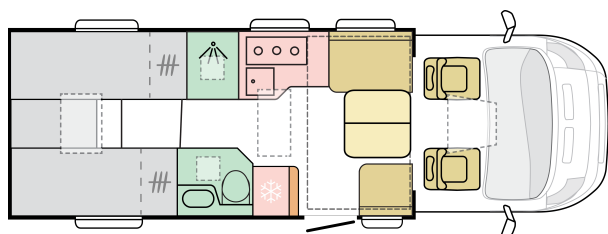

# Matrix Axess 650 DL

 DAY

 NIGHT

<b>7290/7299</b>	<b>2299</b>	<b>2905</b>	<b>2973/2950</b>	<b>5</b>	<b>4</b>
body length (mm)	total width (mm)	total height (mm)	mass in running order (mro, kg)	nr. of berths	nr. of seats

Date: 15.04.2024

For illustrative purposes only. Can show product and/or interior combinations not available on the market.

**B. DIMENSIONS AND WEIGHTS**

---

Body length (mm)	7290/7299
Total width (mm)	2299
Total height (mm)	2905
Internal height (mm)	1980/1910
Mass in running order (MRO, kg)	2973/2950
Max additional options mass (kg)	189/212
Maximum authorized weight (kg)	3500
Maximum towing weight (kg)	2000
Maximum loading weight (kg)	527/550
Wheel base (mm)	4035
Nr. of homologated seats incl. driver's seat	4