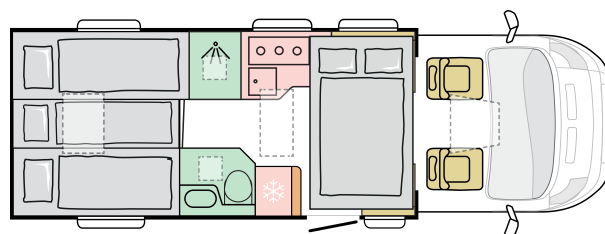

# Matrix Axess 650 DL

 DAY

 NIGHT

<b>7290/7299</b>	<b>2299</b>	<b>2905</b>	<b>2973/2950</b>	<b>5</b>	<b>4</b>
body length (mm)	total width (mm)	total height (mm)	mass in running order (mro, kg)	nr. of berths	nr. of seats

Date: 15.04.2024

For illustrative purposes only. Can show product and/or interior combinations not available on the market.

**B. DIMENSIONS AND WEIGHTS**

---

Body length (mm)	7290/7299
Total width (mm)	2299
Total height (mm)	2905
Internal height (mm)	1980/1910
Mass in running order (MRO, kg)	2973/2950
Max additional options mass (kg)	189/212
Maximum authorized weight (kg)	3500
Maximum towing weight (kg)	2000
Maximum loading weight (kg)	527/550
Wheel base (mm)	4035
Nr. of homologated seats incl. driver's seat	4