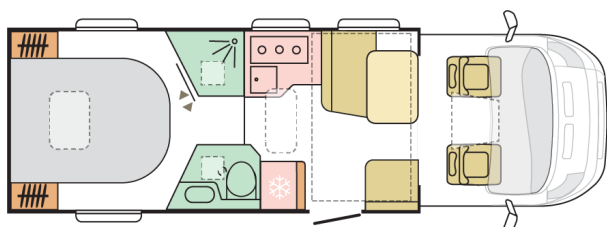

Matrix Axess 670 SC

DAY