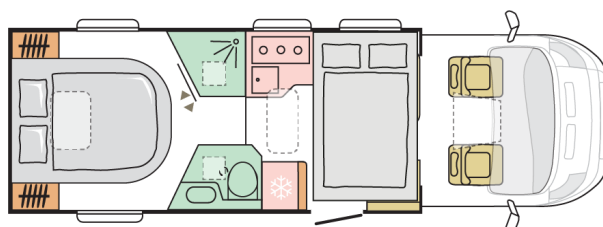

Matrix Axess 670 SC

 DAY

 NIGHT

7485

body length (mm)

2299

total width (mm)

2810/2850/23/3000

total height (mm)

mass in running order (mro, kg)

4

nr. of berths

5

nr. of seats

Date: 15.04.2024

For illustrative purposes only. Can show product and/or interior combinations not available on the market.

B. DIMENSIONS AND WEIGHTS

Body length (mm)	7485
Total width (mm)	2299
Total height (mm)	2810/2850
Internal height (mm)	1980/1910
Mass in running order (MRO, kg)	3023/3000
Max additional options mass (kg)	52/75
Maximum authorized weight (kg)	3500
Maximum towing weight (kg)	2000
Maximum loading weight (kg)	477/500
Wheel base (mm)	4035
Nr. of homologated seats incl. driver's seat	5