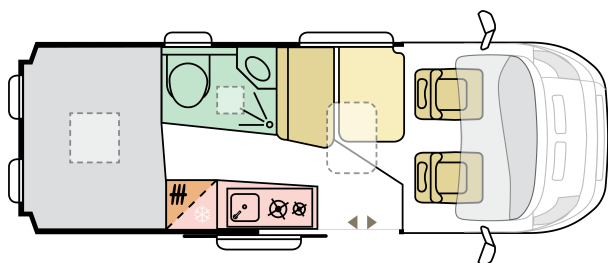

Twin Axess 600 SP Family

 DAY

 NIGHT

5998

body length (mm)

2050

total width (mm)

2580

total height (mm)

2798/2840

mass in running order (mro, kg)

4

nr. of berths

4

nr. of seats

Date: 15.04.2024

For illustrative purposes only. Can show product and/or interior combinations not available on the market.

B. DIMENSIONS AND WEIGHTS

Body length (mm)	5998
Total width (mm)	2050
Total height (mm)	2580
Internal height (mm)	1900
Mass in running order (MRO, kg)	2798/2840
Max additional options mass (kg)	177/135
Maximum authorized weight (kg)	3300
Maximum towing weight (kg)	2000/2500
Maximum loading weight (kg)	502/460
Wheel base (mm)	4035
Nr. of homologated seats incl. driver's seat	4