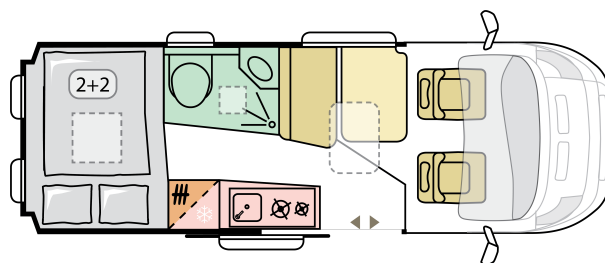

Twin Axess 600 SP Family

 DAY

 NIGHT

5998

body length (mm)

2050

total width (mm)

2580

total height (mm)

2798/2840

mass in running order (mro, kg)

4

nr. of berths

4

nr. of seats

Date: 15.04.2024

For illustrative purposes only. Can show product and/or interior combinations not available on the market.

B. DIMENSIONS AND WEIGHTS

Body length (mm)	5998
Total width (mm)	2050
Total height (mm)	2580
Internal height (mm)	1900
Mass in running order (MRO, kg)	2798/2840
Max additional options mass (kg)	177/135
Maximum authorized weight (kg)	3300
Maximum towing weight (kg)	2000/2500
Maximum loading weight (kg)	502/460
Wheel base (mm)	4035
Nr. of homologated seats incl. driver's seat	4